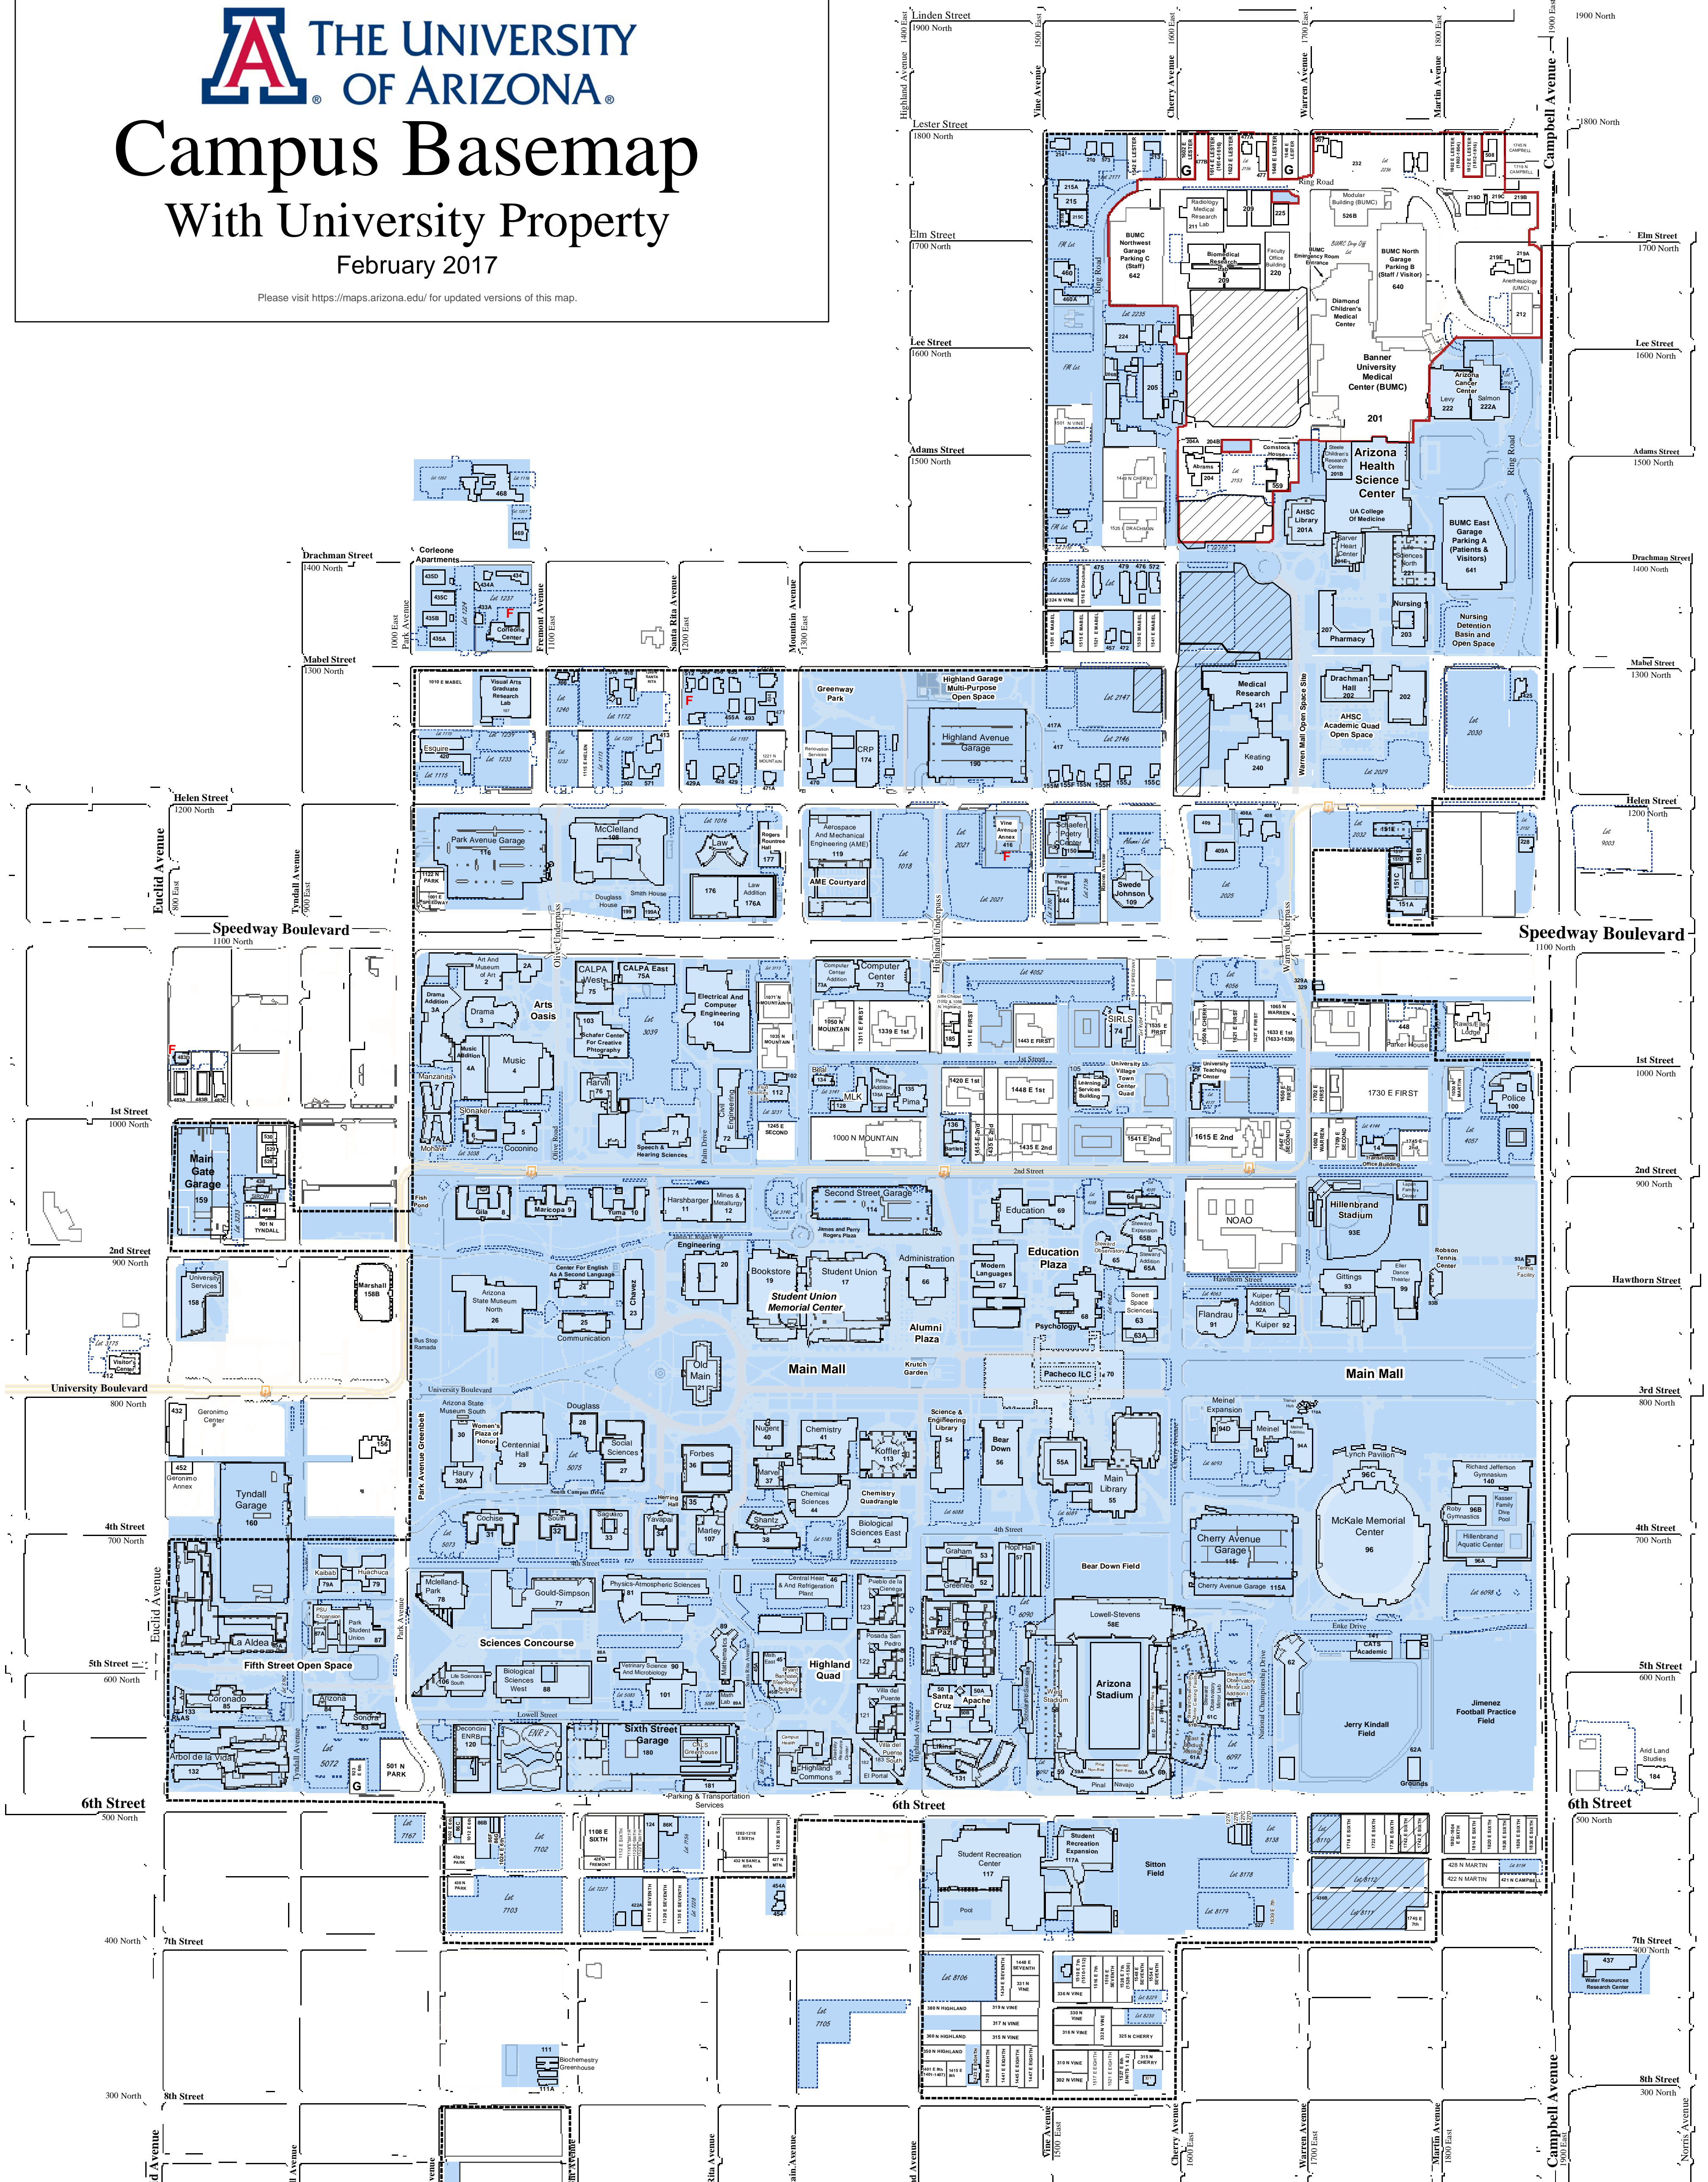

Campus Basemap With University Property

February 2017

- Construction Zones
- University Property
- UA Foundation Property
- Banner University Medical Center
- Grandfathered Property
- University Planning Area Boundary