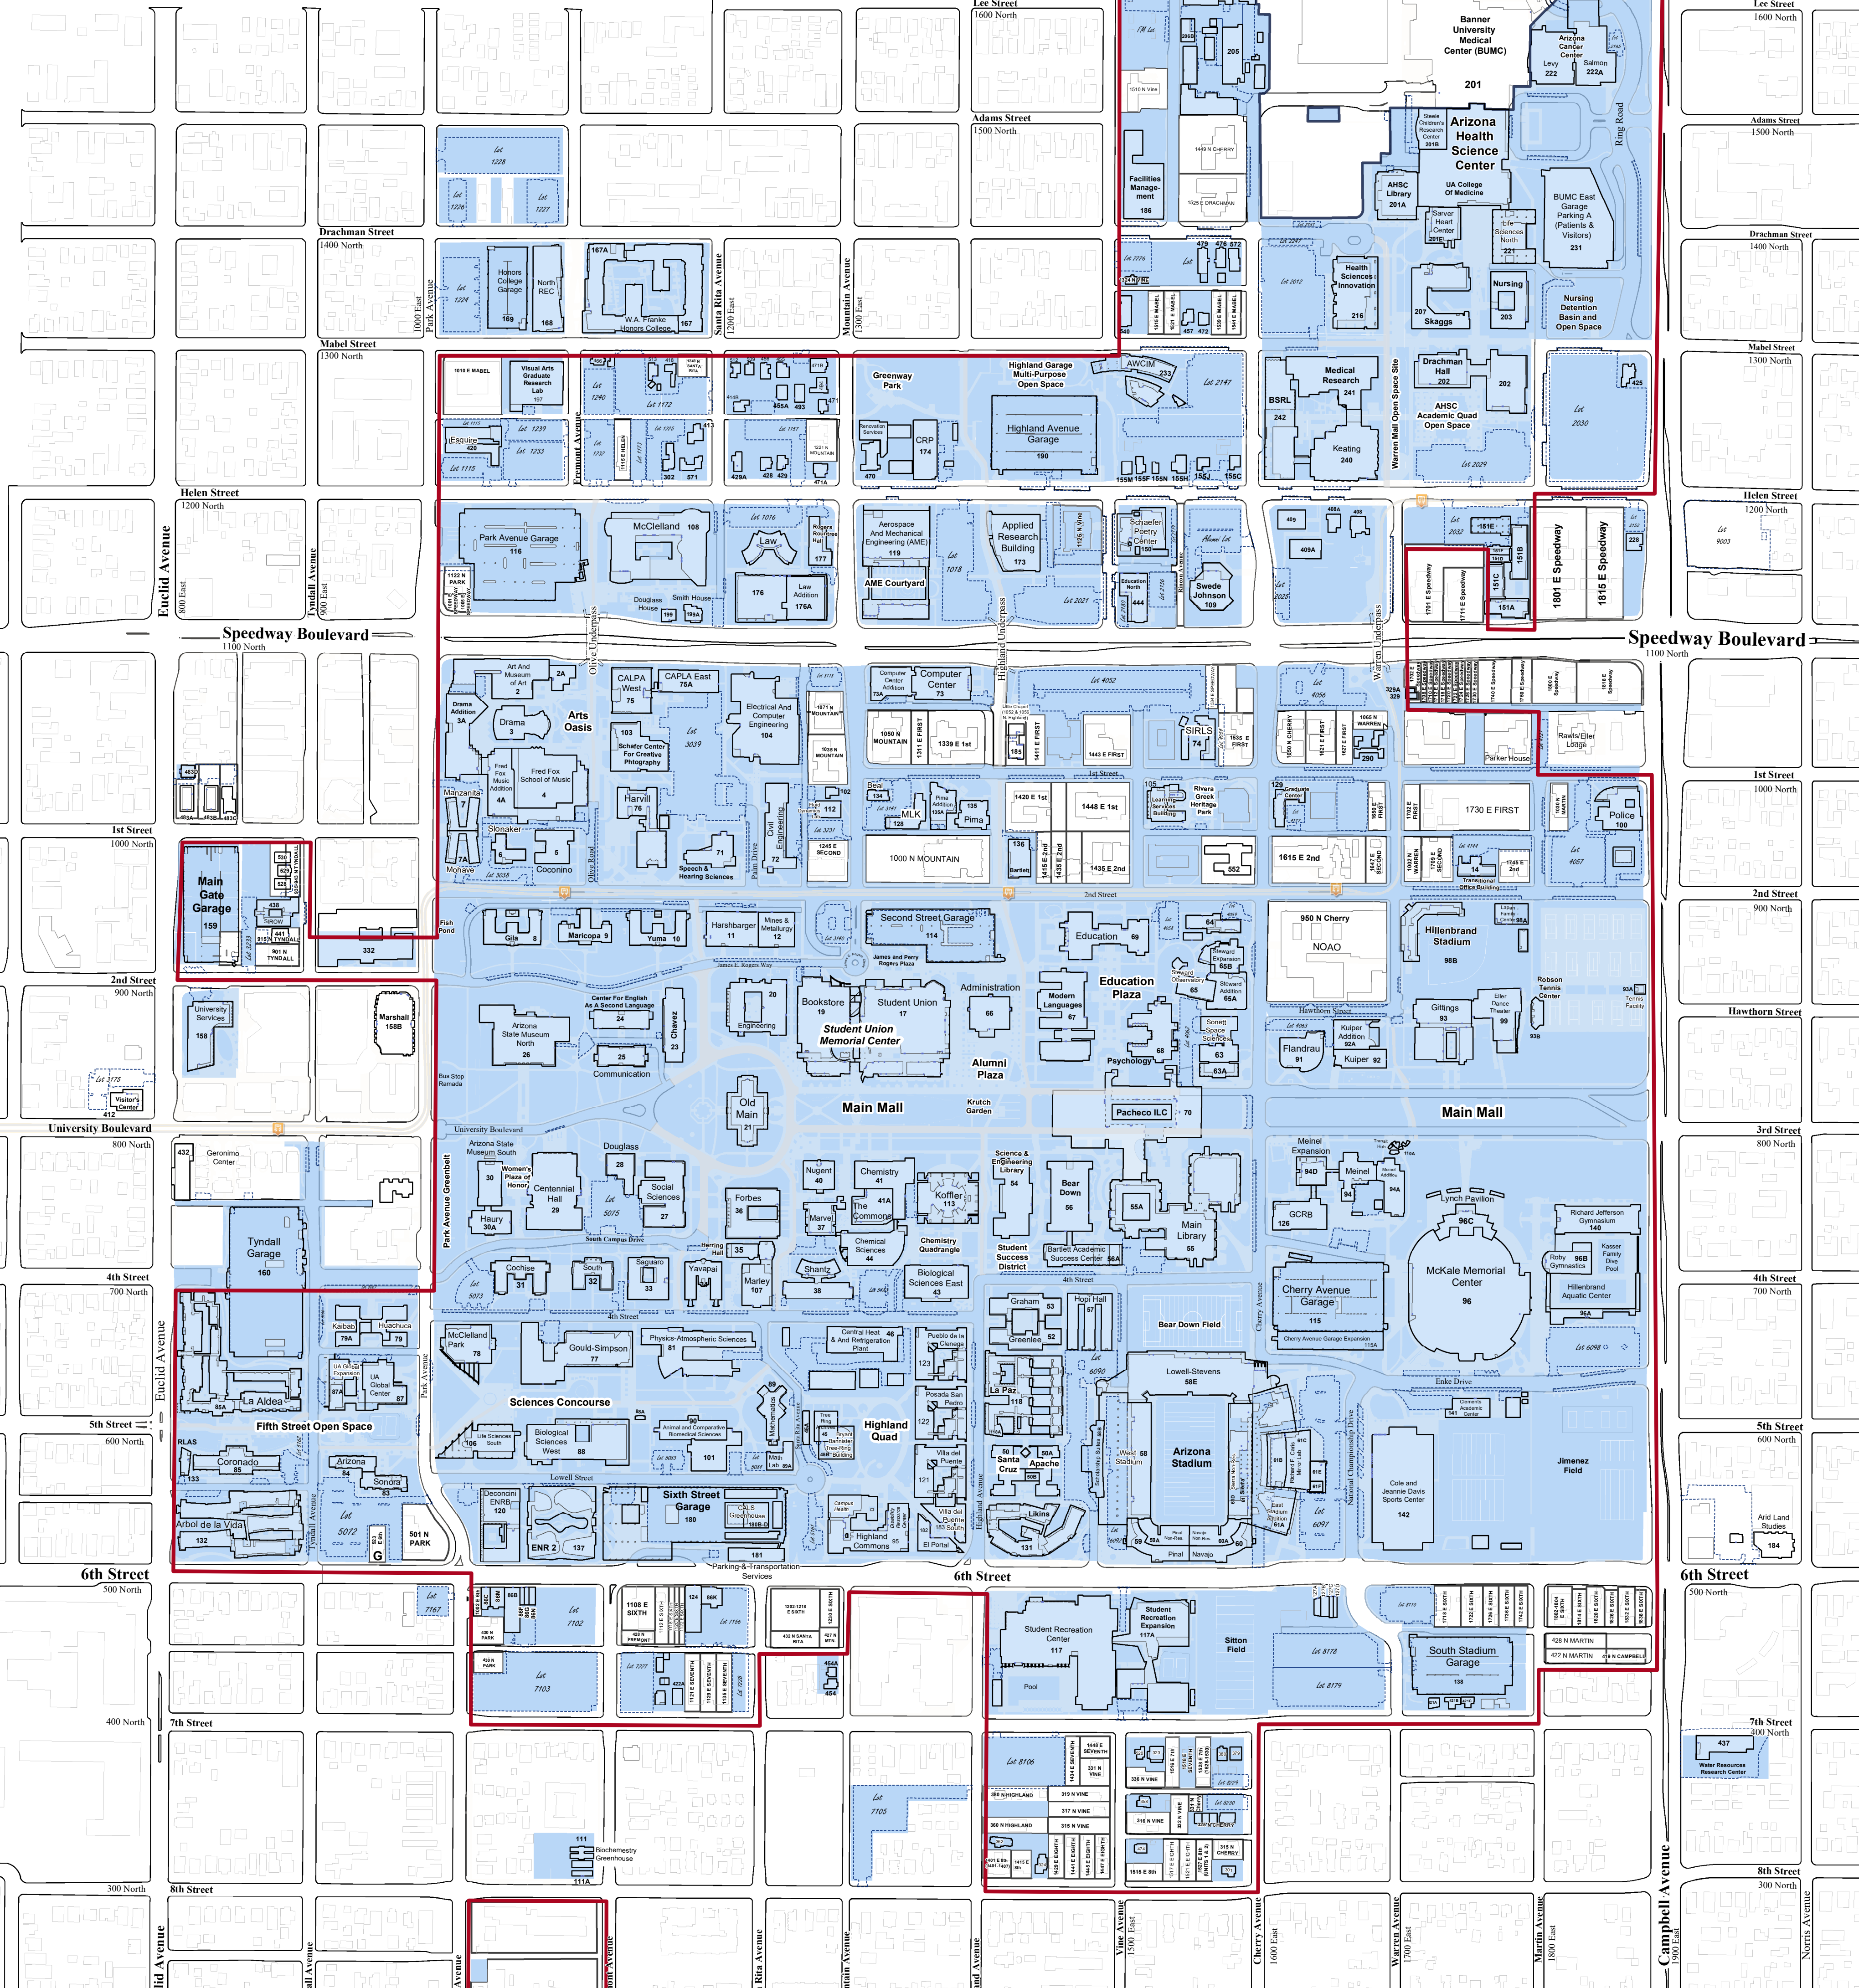

Campus Basemap With University Property

June 2024

- Construction Zones
- University Property
- UA Foundation Property
- Banner University Medical Center
- Grandfathered Property
- University Planning Area Boundary