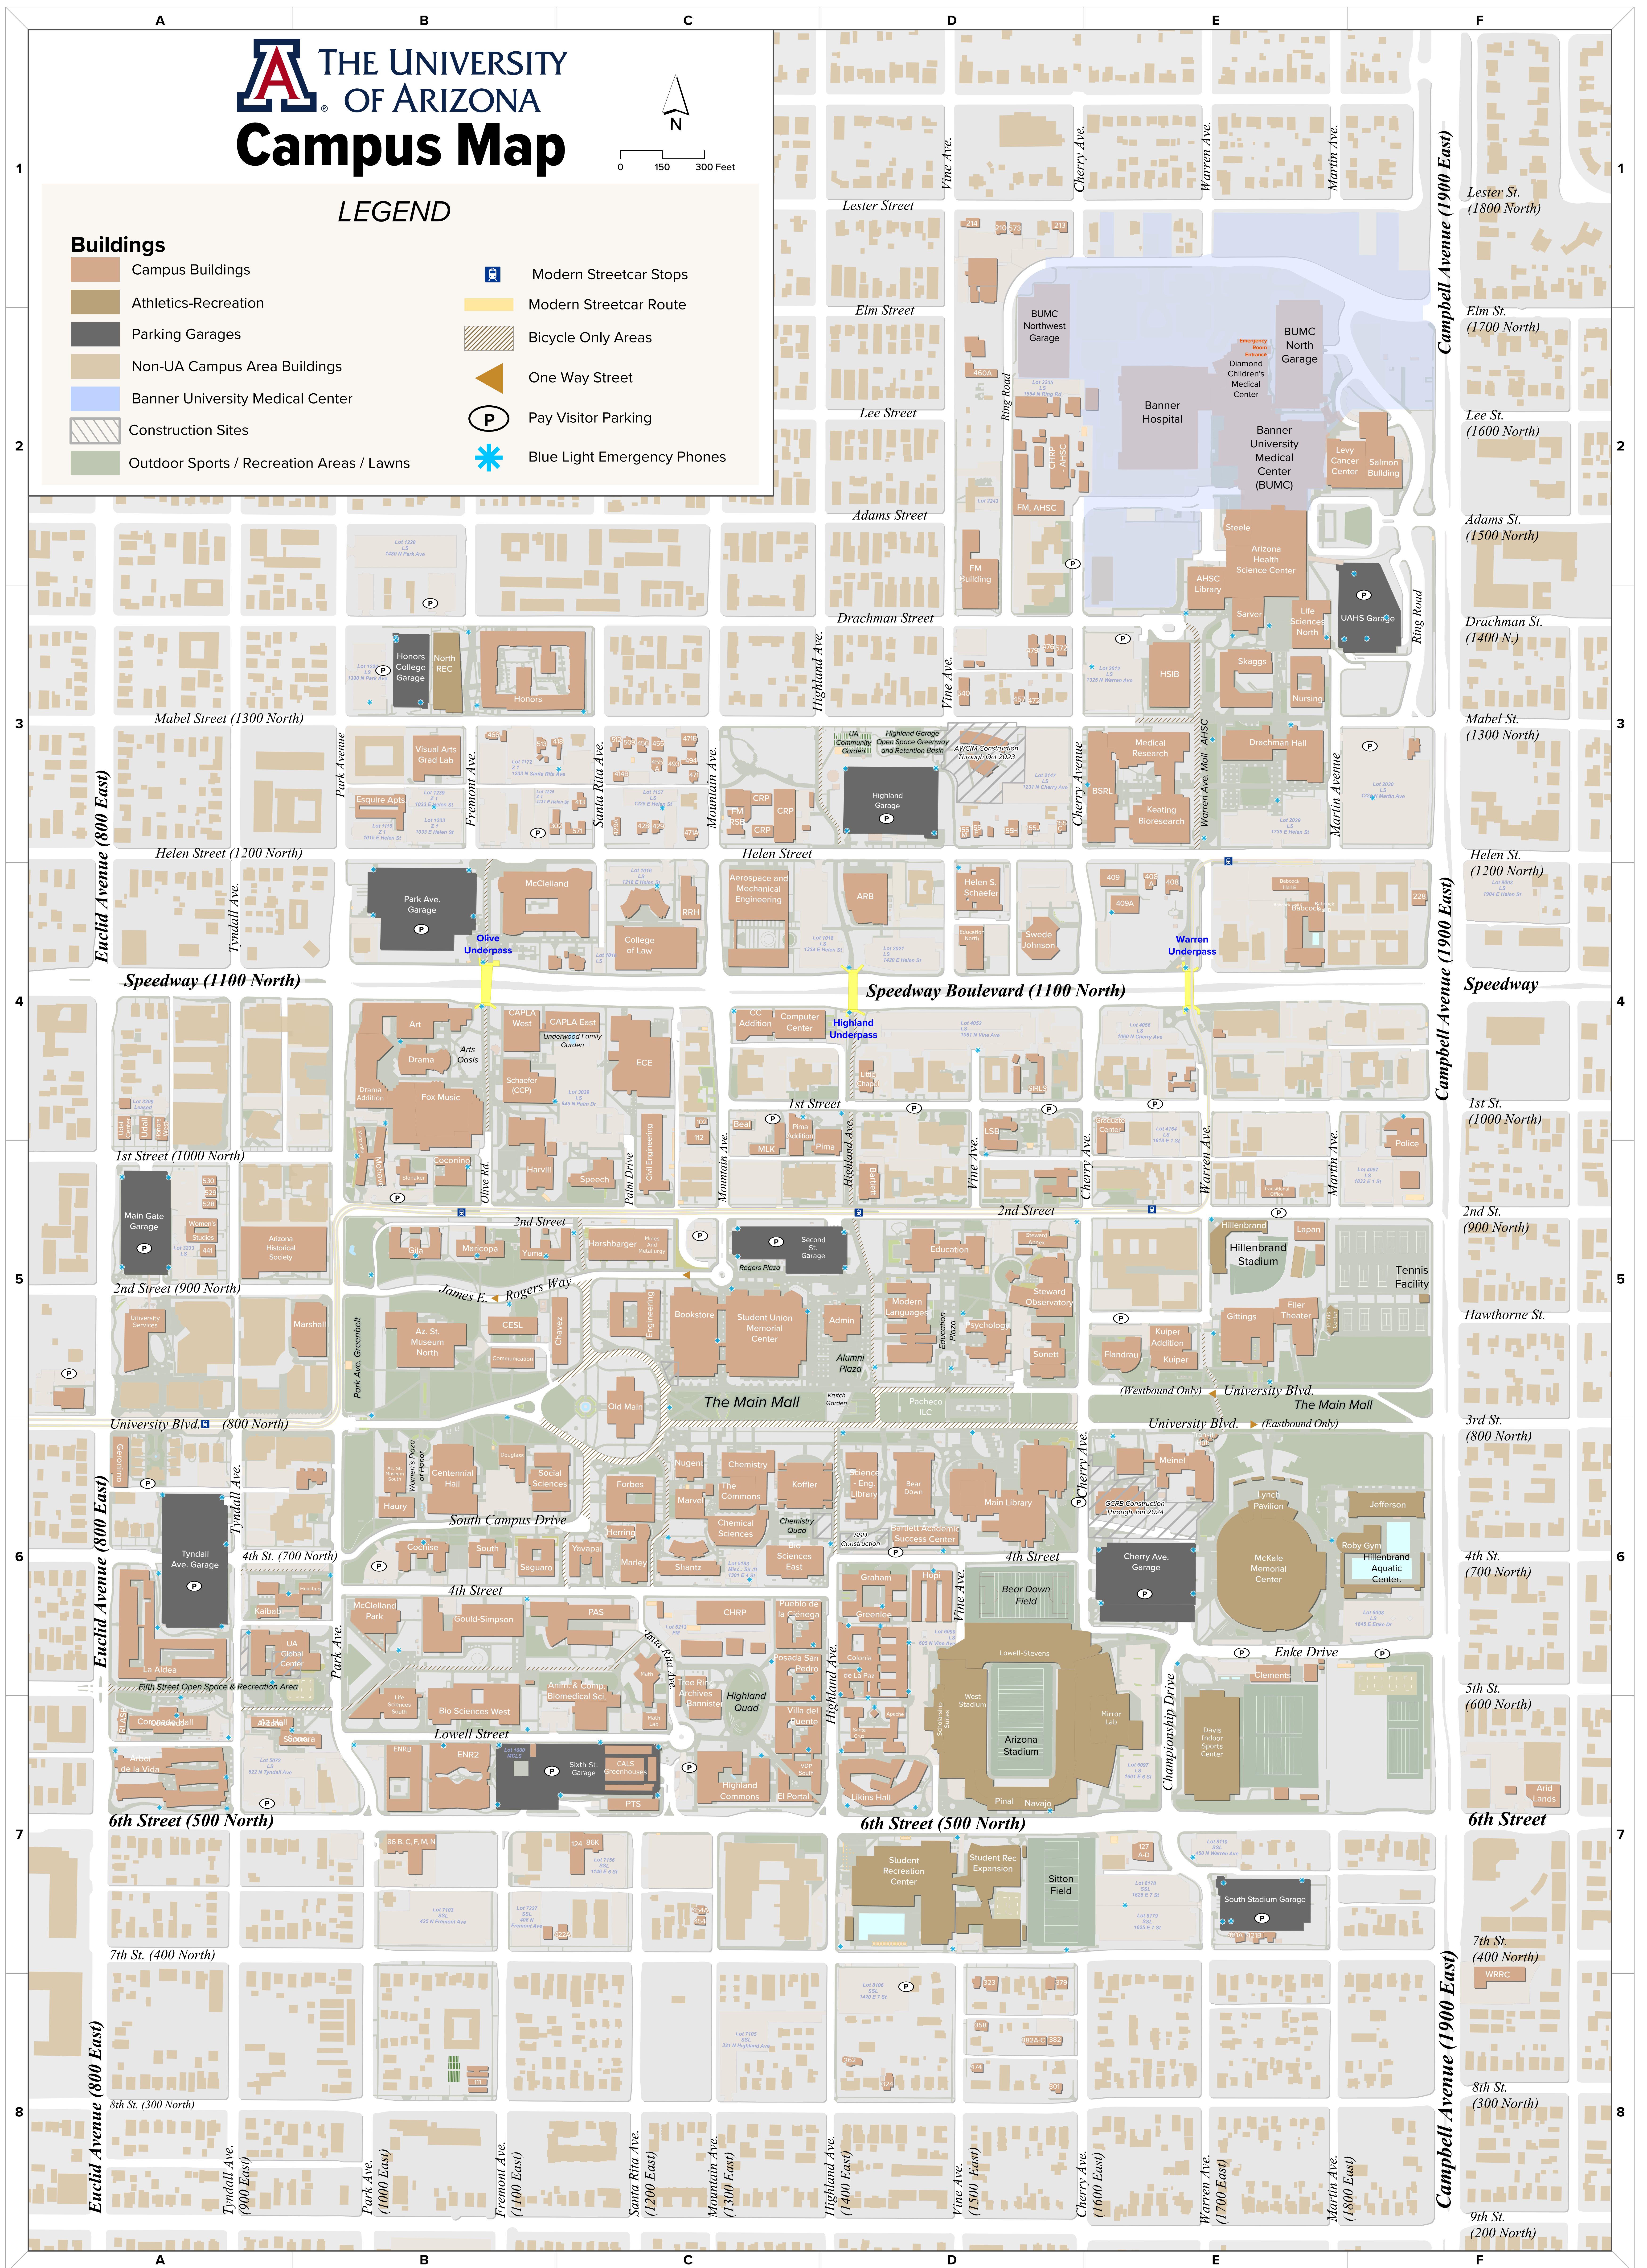

# THE UNIVERSITY OF ARIZONA Campus Map

## LEGEND

### Buildings

- Campus Buildings
- Athletics-Recreation
- Parking Garages
- Non-UA Campus Area Buildings
- Banner University Medical Center
- Construction Sites
- Outdoor Sports / Recreation Areas / Lawns
- Modern Streetcar Stops
- Modern Streetcar Route
- Bicycle Only Areas
- One Way Street
- Pay Visitor Parking
- Blue Light Emergency Phones

## Most Frequently Requested Locations

Name	Location	Name	Location	Name	Location
Administration	D5	Highland Commons	C7	Pacheco ILC	D5
Arizona Health Sciences Center	E2	Holschaw Hall (Music Building)	B4	Police	F4
Arizona Stadium	D7	Main Library	D6	Schaefer (Center for Creative Photography)	B4
Arizona State Museum	B5	Main Mall	C5-F5	Student Recreation Center	D7
Bus Stop (Transit Hub)	E6	Marroney Theatre (Drama Building)	B4	Student Union Memorial Center	C5
Campus Health (Highland Commons)	C7	McKale Memorial Center	E6	Swede Johnson (Alumni)	D4
Centennial Hall	B6	Museum of Art	B4	University Services Building	A5
Crowder Hall (Music Building)	B4	Nugent	C6		
Drama (Marroney Theatre)	B4	Old Main	C5		
Eller Dance Theatre	F5				